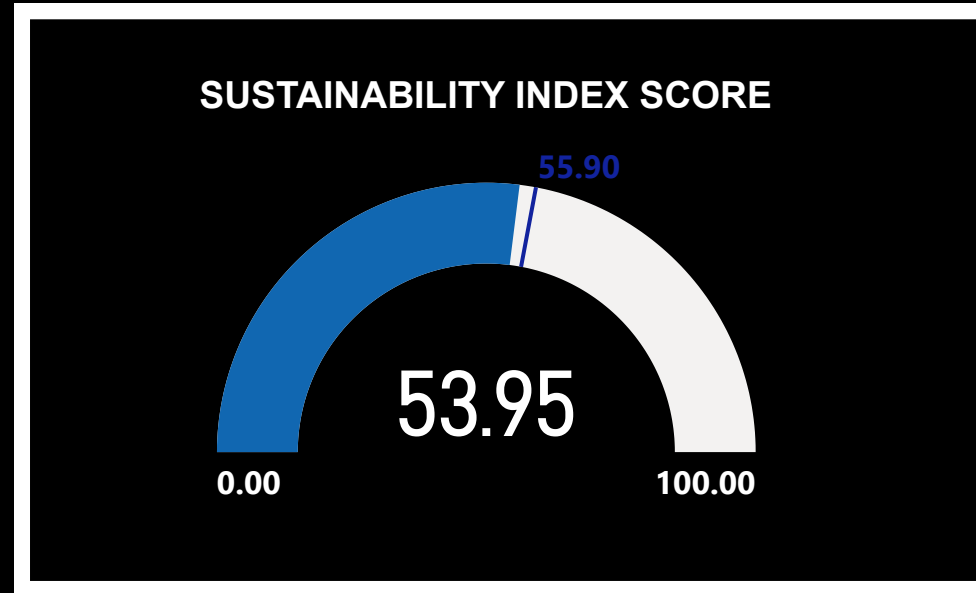

Governance Score

Fan Engagement Score