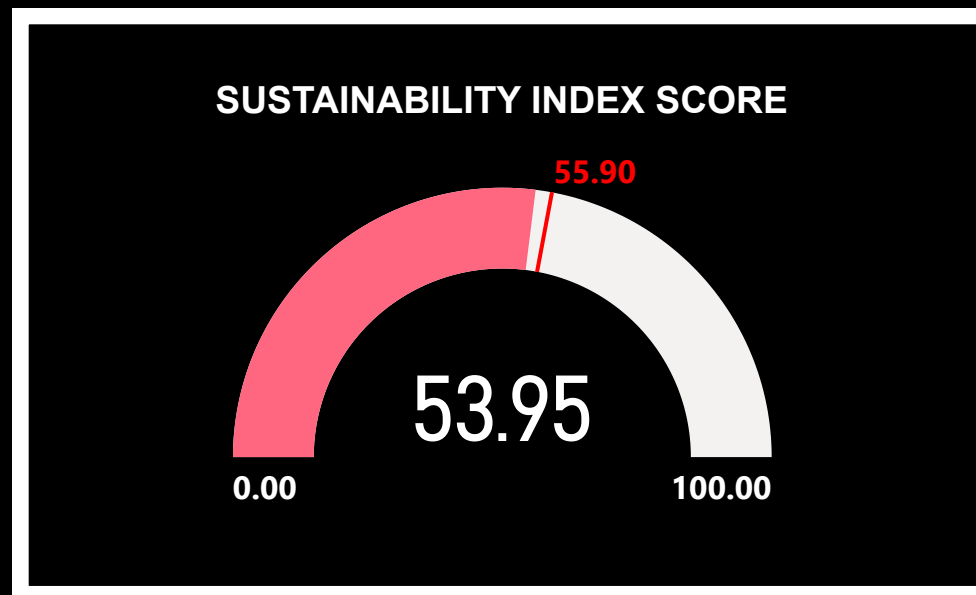

Governance Score

Fan Engagement Score