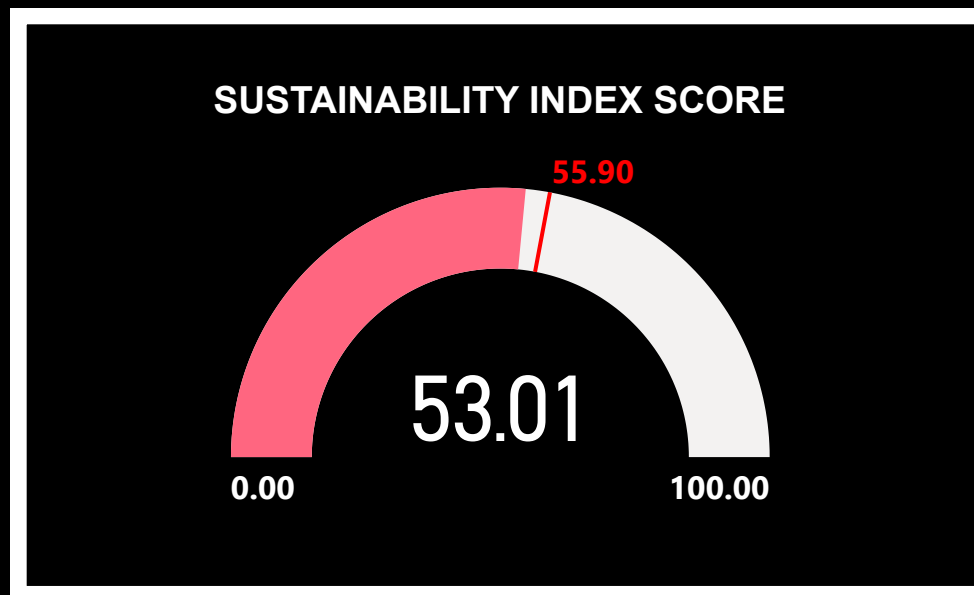

Governance Score

Fan Engagement Score