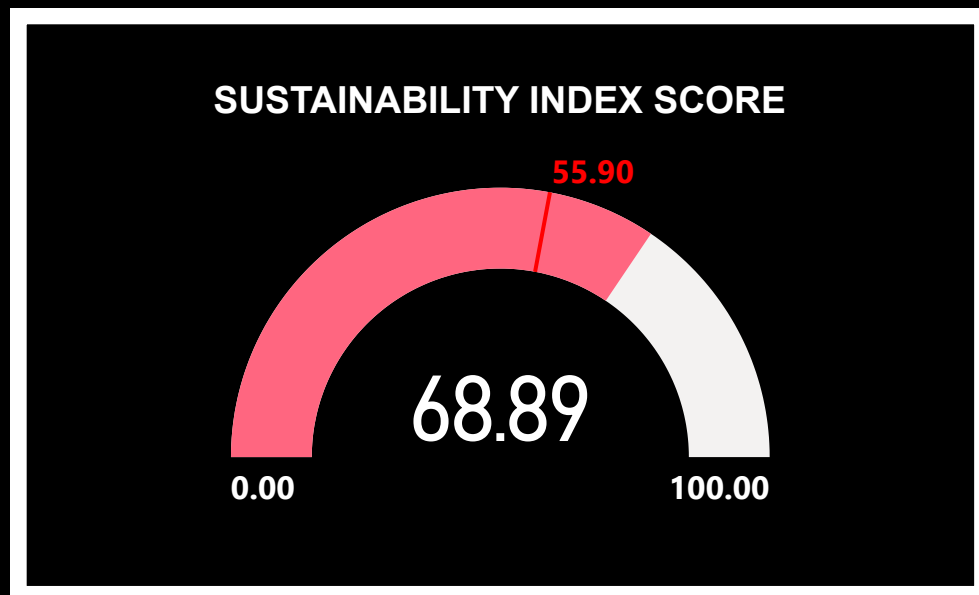

Governance Score

Fan Engagement Score