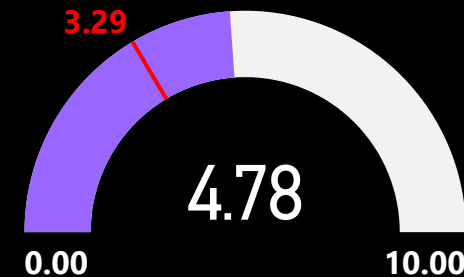

Equality Standards Score