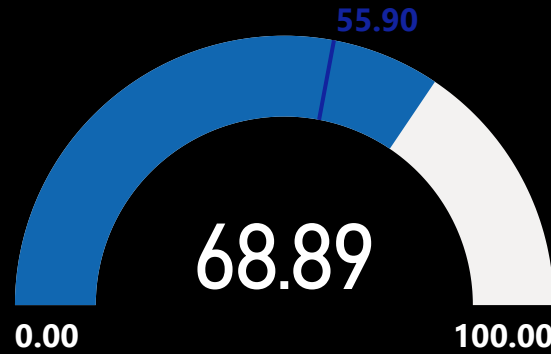

FAIRGAME

In the wider interests of football

SUSTAINABILITY INDEX TEAM ANALYSIS

TOTTENHAM
HOTSPUR

**Tottenham
Hotspur**

SUSTAINABILITY INDEX SCORE