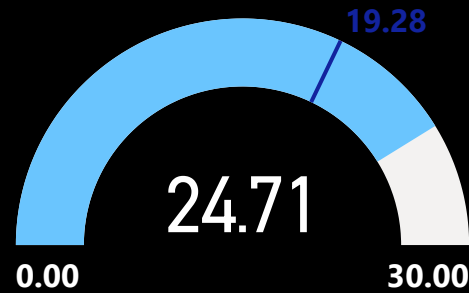

Governance Score