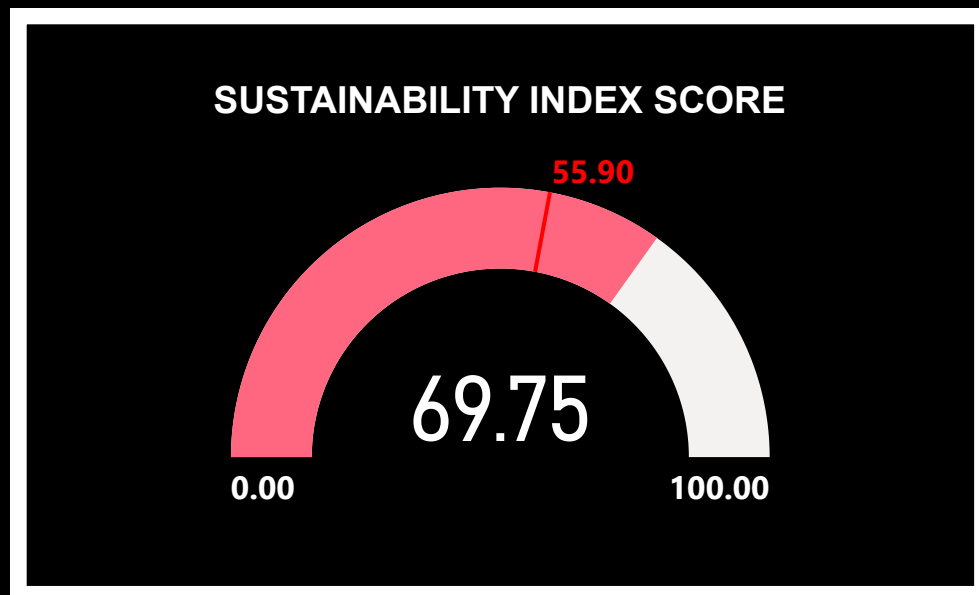

Governance Score

Fan Engagement Score