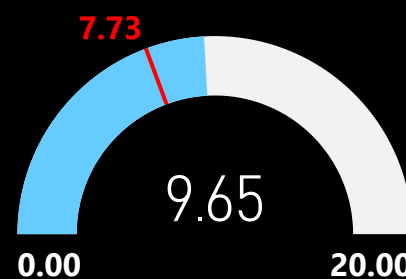

FAIRGAME

In the wider interests of football

SUSTAINABILITY INDEX TEAM ANALYSIS

Southampton