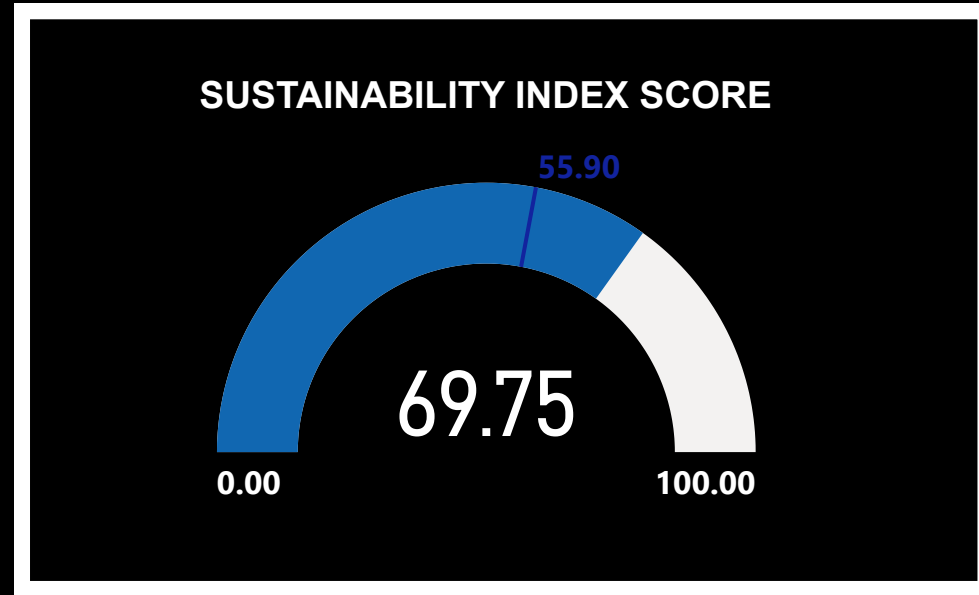

Governance Score

Fan Engagement Score