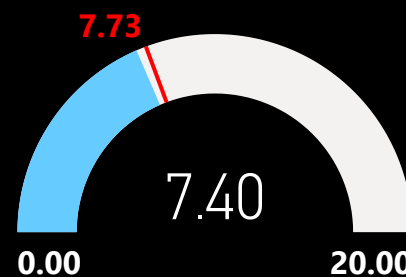

# SUSTAINABILITY INDEX TEAM ANALYSIS

**Nottingham  
Forest**

Financial Sustainability Score

Governance Score

Fan Engagement Score

Equality Standards Score