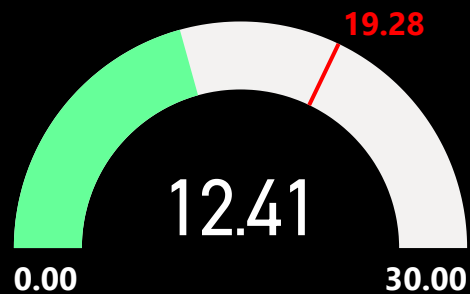

# SUSTAINABILITY INDEX TEAM ANALYSIS

**Nottingham  
Forest**

Financial Sustainability Score

Governance Score

Fan Engagement Score

Equality Standards Score