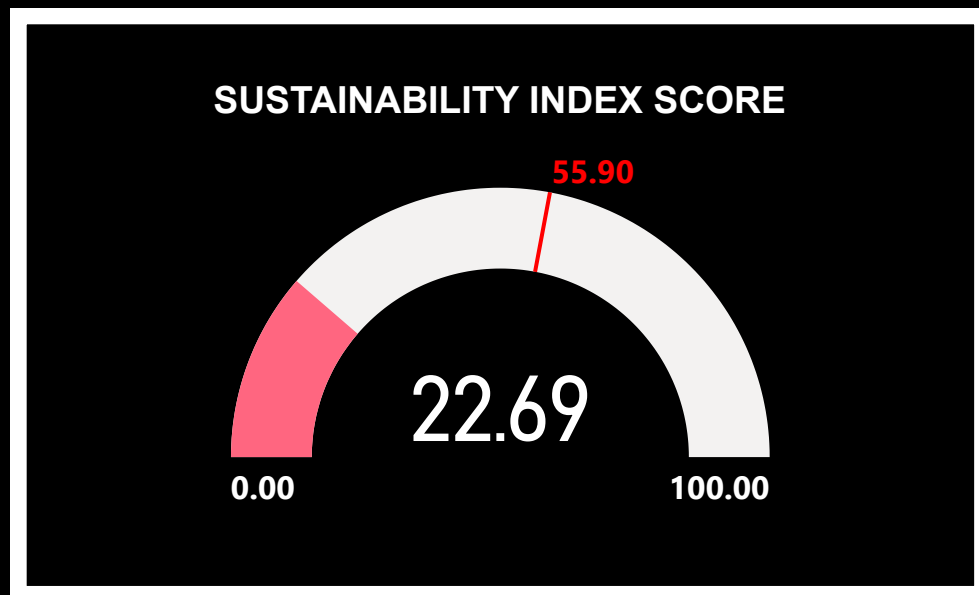

Governance Score

Fan Engagement Score

FAIRGAME

In the wider interests of football

SUSTAINABILITY INDEX TEAM ANALYSIS

**Nottingham
Forest**