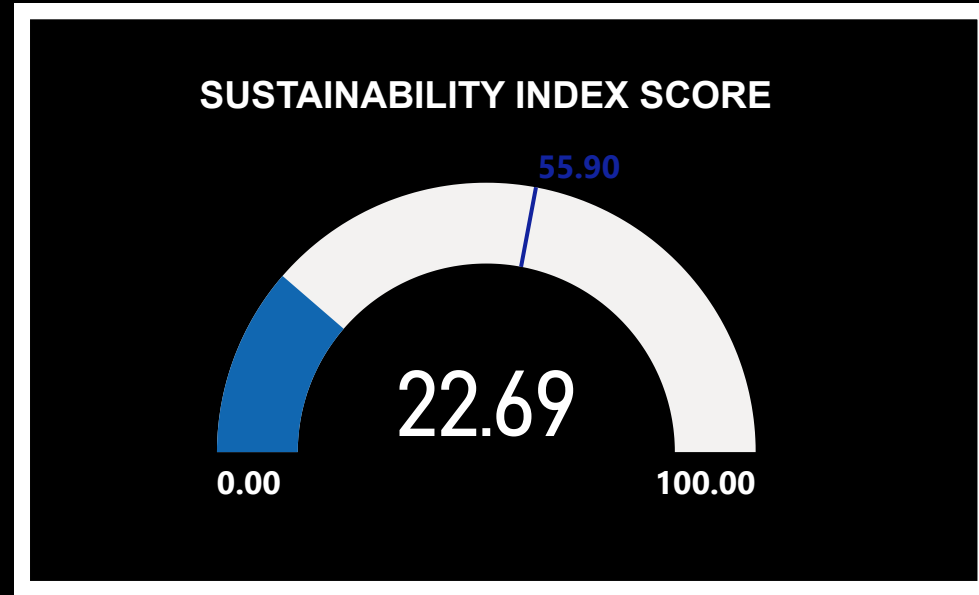

Governance Score

Fan Engagement Score

FAIRGAME

In the wider interests of football

SUSTAINABILITY INDEX TEAM ANALYSIS

Nottingham Forest