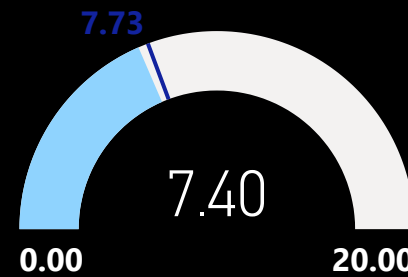

# SUSTAINABILITY INDEX TEAM ANALYSIS

**Nottingham Forest**

Financial Sustainability Score

Governance Score

Fan Engagement Score

Equality Standards Score