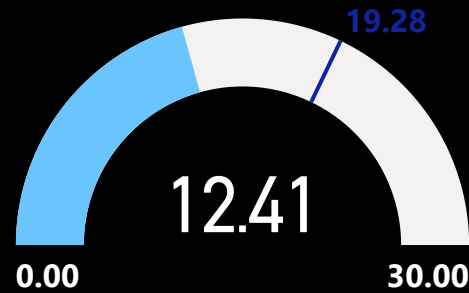

# SUSTAINABILITY INDEX TEAM ANALYSIS

**Nottingham Forest**

Financial Sustainability Score

Governance Score

Fan Engagement Score

Equality Standards Score