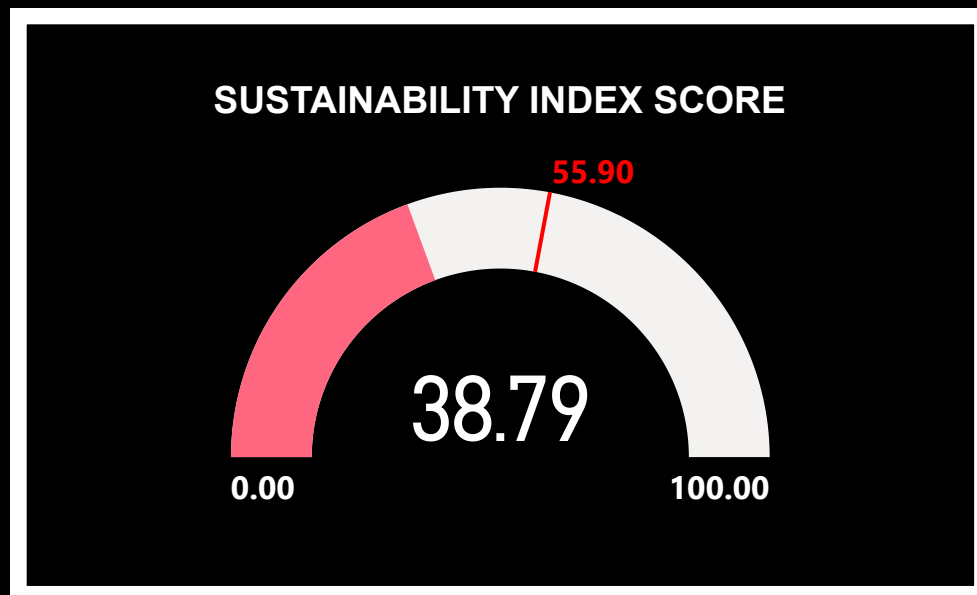

Governance Score

Fan Engagement Score