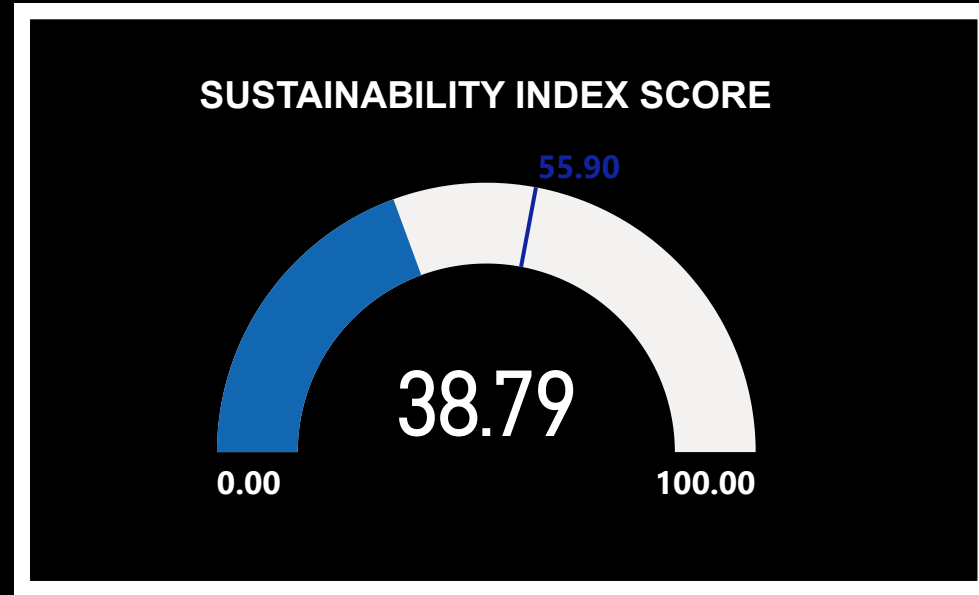

Governance Score

Fan Engagement Score