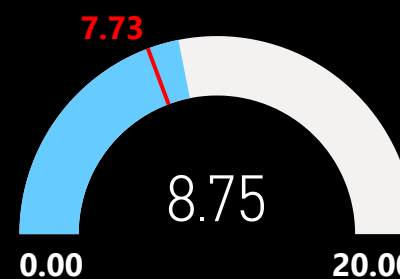

FAIRGAME

In the wider interests of football

SUSTAINABILITY INDEX TEAM ANALYSIS

Manchester United