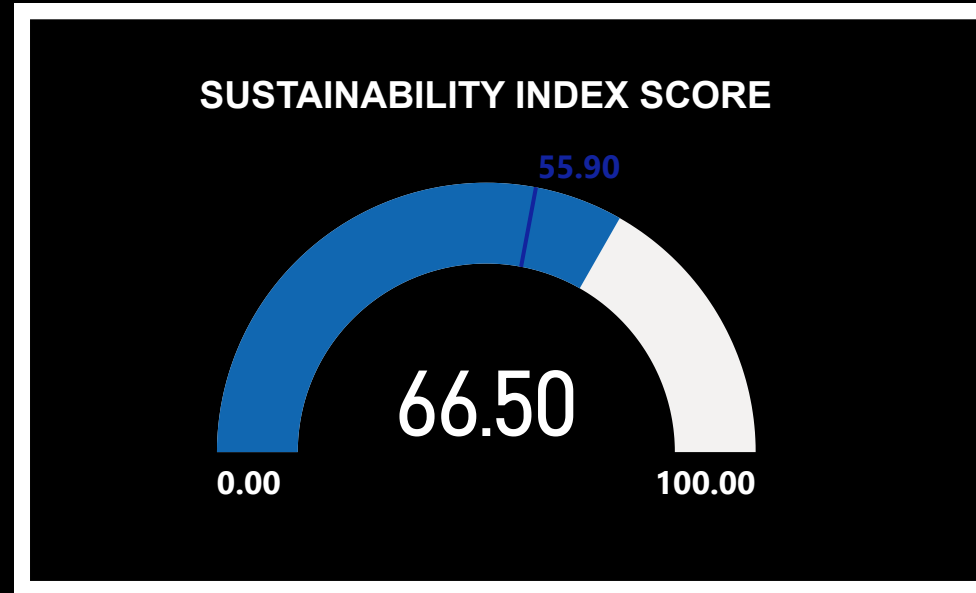

Governance Score

Fan Engagement Score