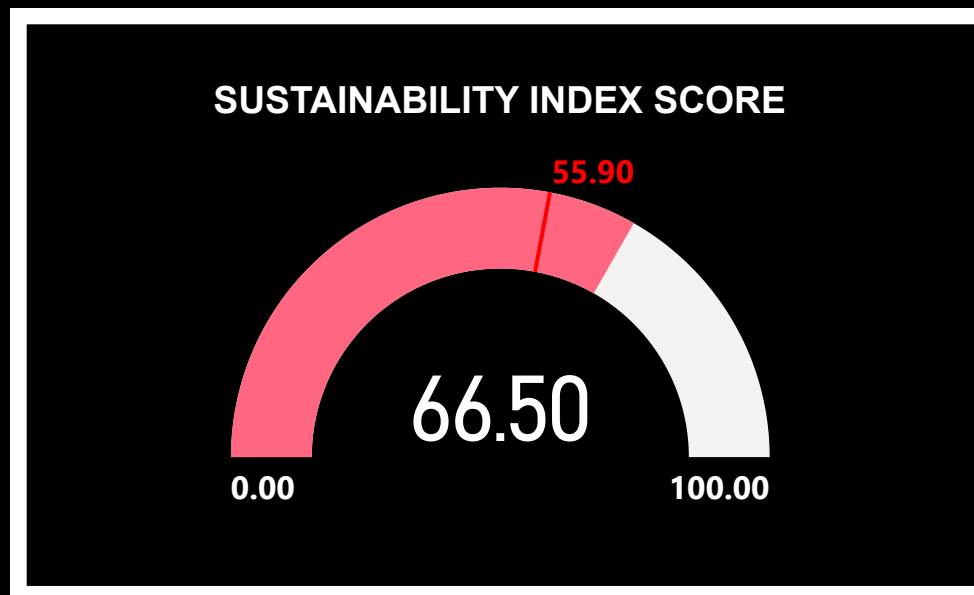

Governance Score

Fan Engagement Score