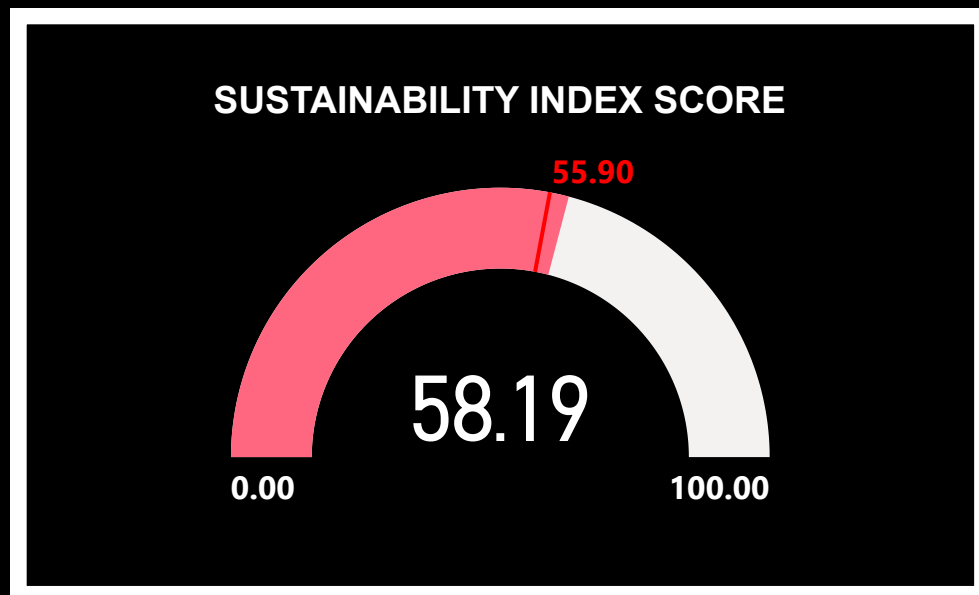

SUSTAINABILITY INDEX LEAGUE TABLE

PREMIER LEAGUE

SUSTAINABILITY INDEX LEAGUE TABLE

RIGHT CLICK ON A TEAM AND DRILL THROUGH TO TEAM ANALYSIS

ALTERNATIVE COLOUR SCHEME

Club	Financial Sustainability	Governance Score	Fan Engagement	Equality Standards	Sustainability Index
Liverpool	32.00	25.95	6.95	5.19	70.09
Southampton	35.40	23.70	9.65	1.00	69.75
Arsenal	37.00	22.69	6.05	4.00	69.74
Tottenham Hotspur	34.00	24.71	5.40	4.78	68.89
Manchester United	34.00	22.95	8.75	0.80	66.50
Everton	28.30	22.54	11.45	2.50	64.79
Brighton and Hove Albion	26.40	23.48	9.65	4.37	63.90
Aston Villa	34.40	18.53	7.40	2.25	62.58
Manchester City	31.50	15.49	7.85	3.35	58.19
Chelsea	26.90	22.24	5.60	3.15	57.89
Brentford	18.50	19.84	11.45	5.09	54.87
Leicester City	16.40	22.50	9.20	6.72	54.82
Fulham	27.80	13.20	9.20	4.00	54.20
Wolverhampton Wanderers	25.40	18.45	7.85	2.25	53.95
West Ham United	24.00	19.54	7.85	1.63	53.01
Crystal Palace	21.80	20.06	6.05	3.44	51.35
Leeds United	26.50	16.61	5.15	1.50	49.76
Newcastle United	21.40	7.69	4.70	5.00	38.79
AFC Bournemouth	9.40	12.94	6.95	3.00	32.29
Nottingham Forest	1.00	12.41	7.40	1.88	22.69

FAIRGAME

In the wider interests of football

SUSTAINABILITY INDEX TEAM ANALYSIS

Manchester City

Financial Sustainability Score

Governance Score

Fan Engagement Score

Equality Standards Score