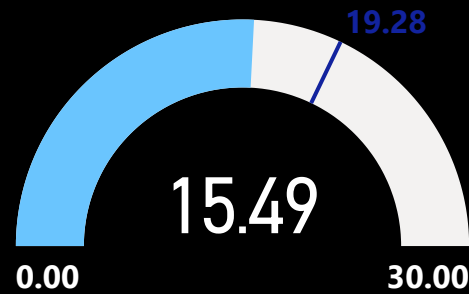

FAIRGAME

In the wider interests of football

SUSTAINABILITY INDEX TEAM ANALYSIS

Manchester City