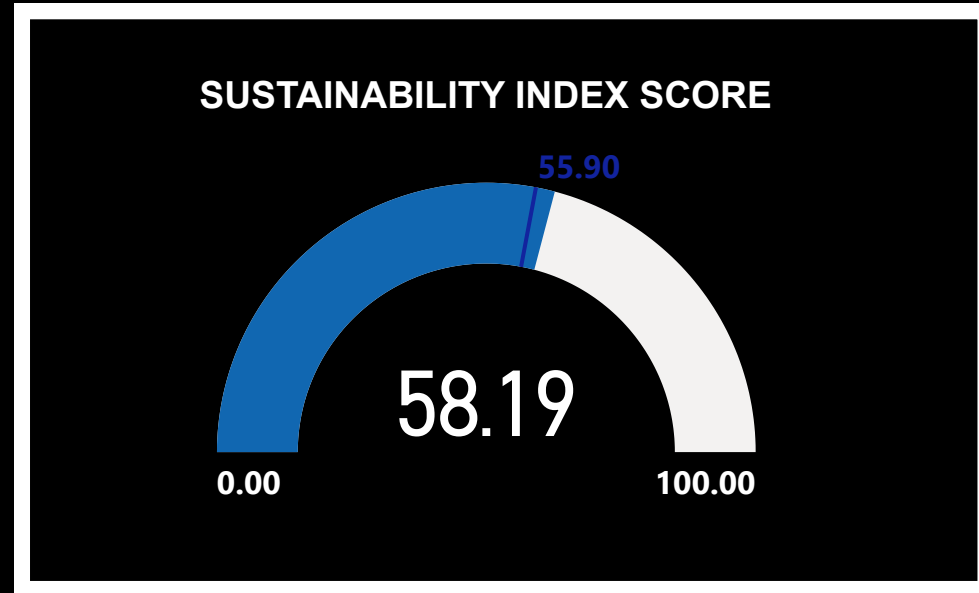

Governance Score

Fan Engagement Score