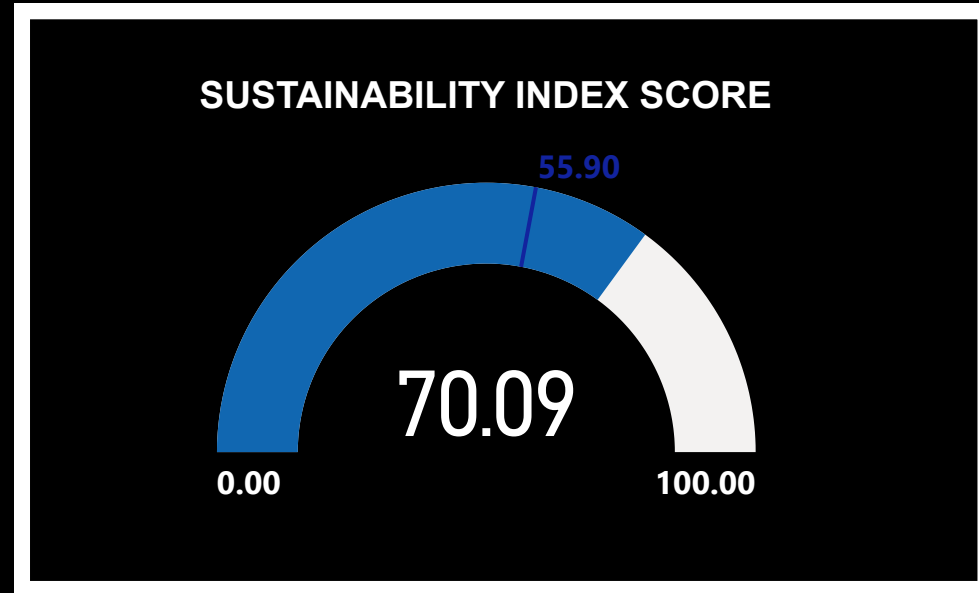

Governance Score

Fan Engagement Score