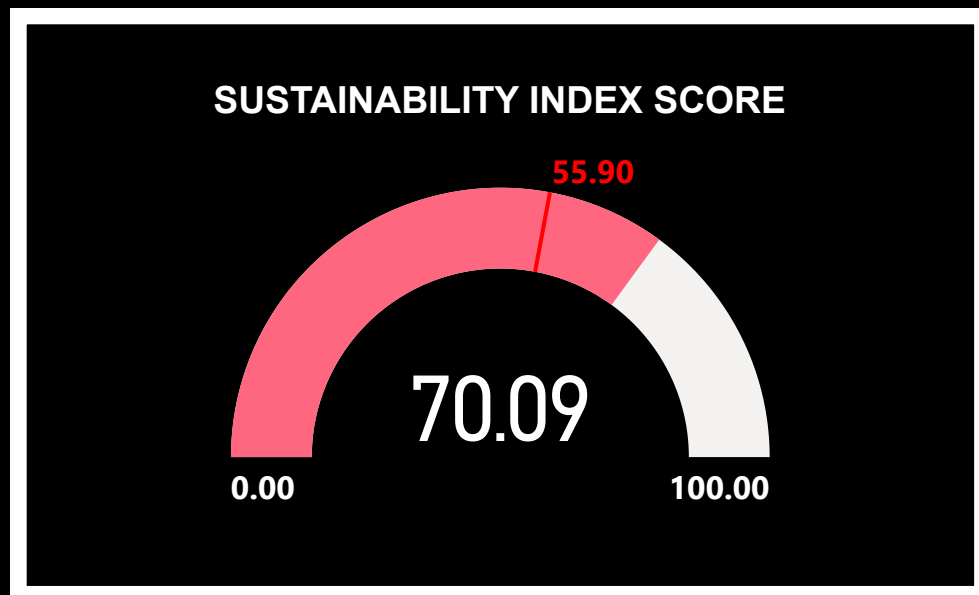

# SUSTAINABILITY INDEX LEAGUE TABLE

**PREMIER LEAGUE**

# SUSTAINABILITY INDEX LEAGUE TABLE

RIGHT CLICK ON A TEAM AND DRILL THROUGH TO TEAM ANALYSIS

ALTERNATIVE COLOUR SCHEME

Club	Financial Sustainability	Governance Score	Fan Engagement	Equality Standards	Sustainability Index
Liverpool	32.00	25.95	6.95	5.19	70.09
Southampton	35.40	23.70	9.65	1.00	69.75
Arsenal	37.00	22.69	6.05	4.00	69.74
Tottenham Hotspur	34.00	24.71	5.40	4.78	68.89
Manchester United	34.00	22.95	8.75	0.80	66.50
Everton	28.30	22.54	11.45	2.50	64.79
Brighton and Hove Albion	26.40	23.48	9.65	4.37	63.90
Aston Villa	34.40	18.53	7.40	2.25	62.58
Manchester City	31.50	15.49	7.85	3.35	58.19
Chelsea	26.90	22.24	5.60	3.15	57.89
Brentford	18.50	19.84	11.45	5.09	54.87
Leicester City	16.40	22.50	9.20	6.72	54.82
Fulham	27.80	13.20	9.20	4.00	54.20
Wolverhampton Wanderers	25.40	18.45	7.85	2.25	53.95
West Ham United	24.00	19.54	7.85	1.63	53.01
Crystal Palace	21.80	20.06	6.05	3.44	51.35
Leeds United	26.50	16.61	5.15	1.50	49.76
Newcastle United	21.40	7.69	4.70	5.00	38.79
AFC Bournemouth	9.40	12.94	6.95	3.00	32.29
Nottingham Forest	1.00	12.41	7.40	1.88	22.69

# SUSTAINABILITY INDEX TEAM ANALYSIS

**Liverpool**

Financial Sustainability Score

Governance Score

Fan Engagement Score

Equality Standards Score