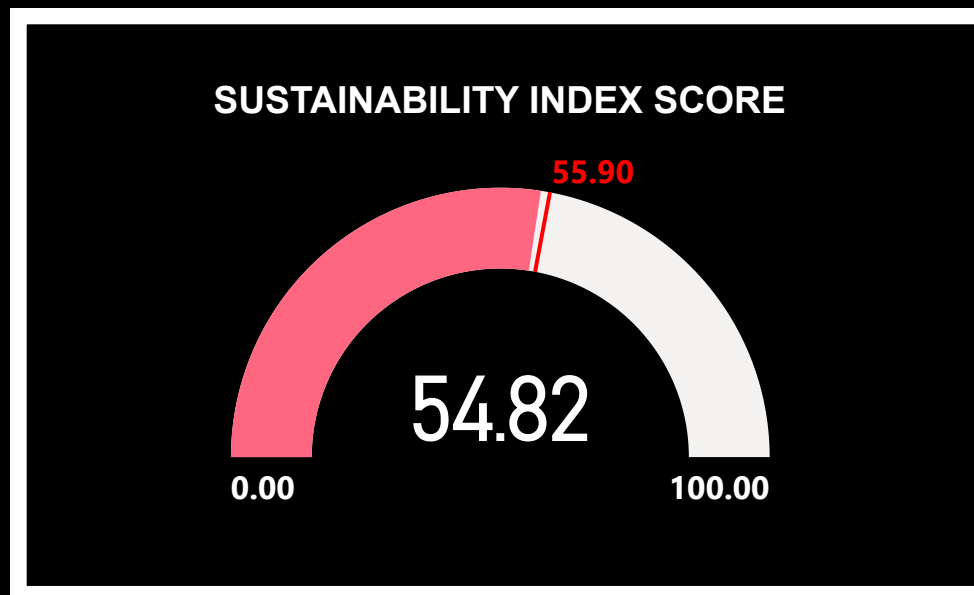

Governance Score

Fan Engagement Score