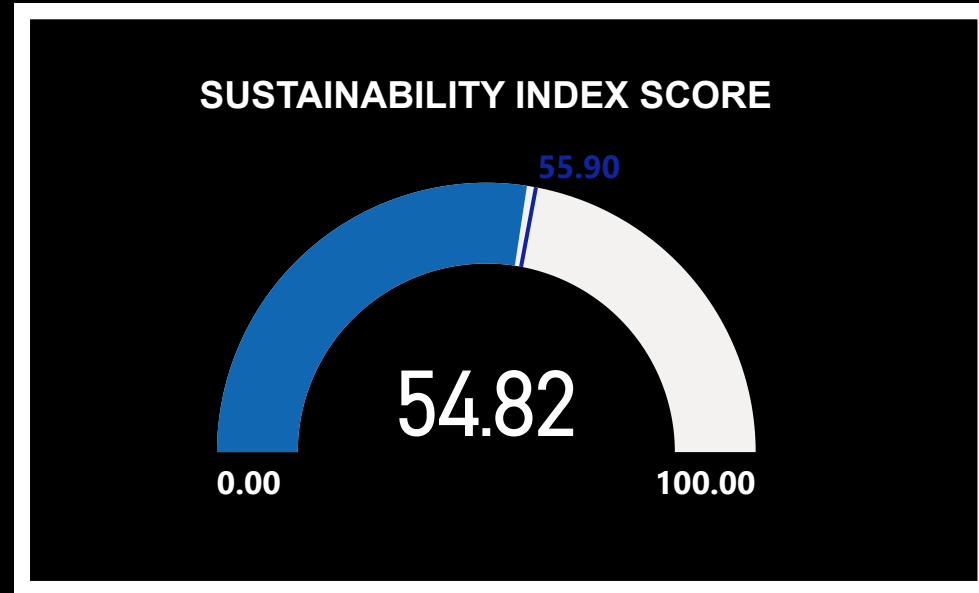

Governance Score

Fan Engagement Score