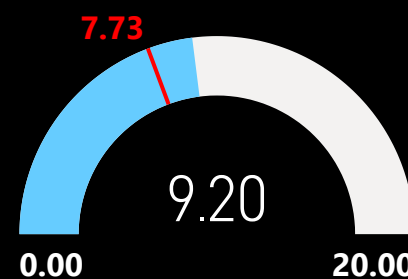

FAIRGAME

In the wider interests of football

SUSTAINABILITY INDEX TEAM ANALYSIS

Leicester City