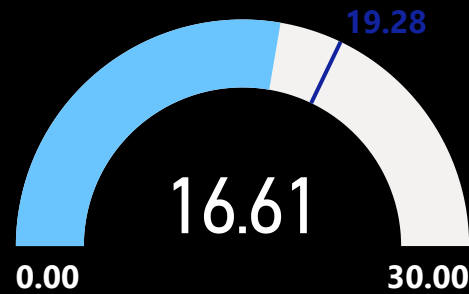

FAIRGAME

In the wider interests of football

SUSTAINABILITY INDEX TEAM ANALYSIS

Leeds United