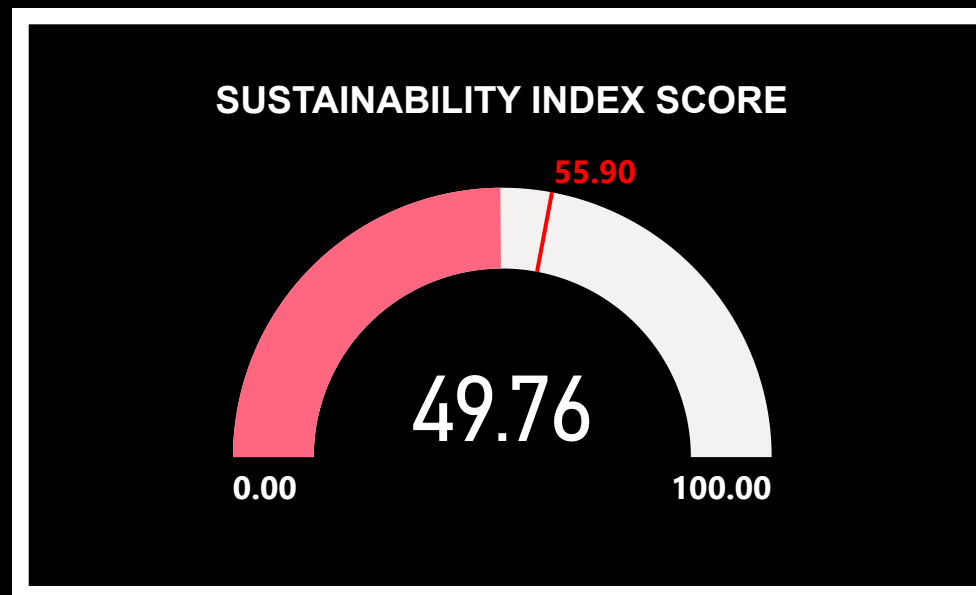

Governance Score

Fan Engagement Score