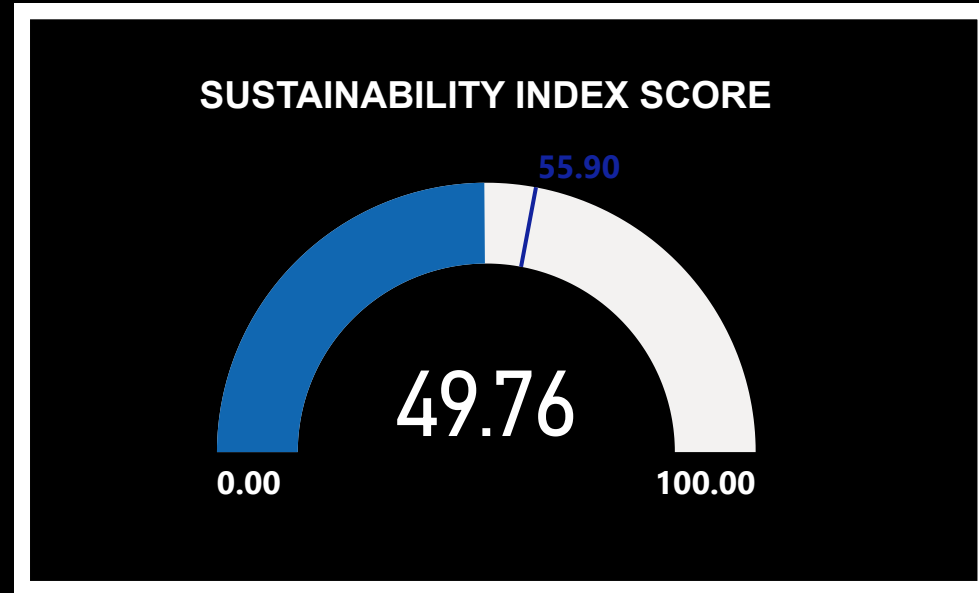

Governance Score

Fan Engagement Score