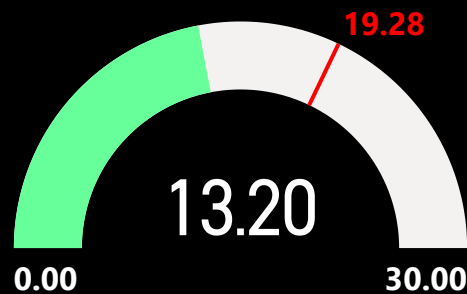

FAIRGAME

In the wider interests of football

SUSTAINABILITY INDEX TEAM ANALYSIS

Fulham