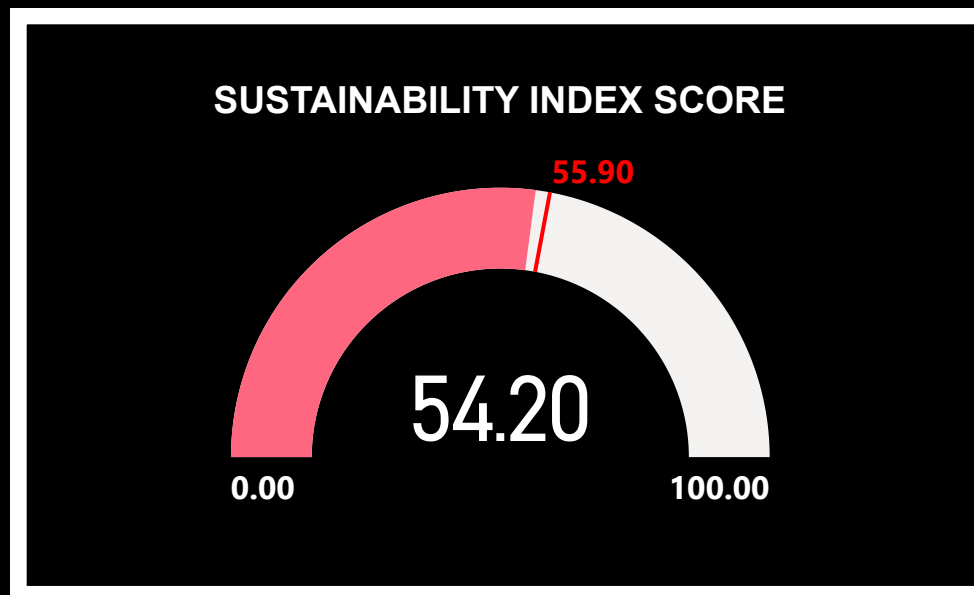

Governance Score

Fan Engagement Score