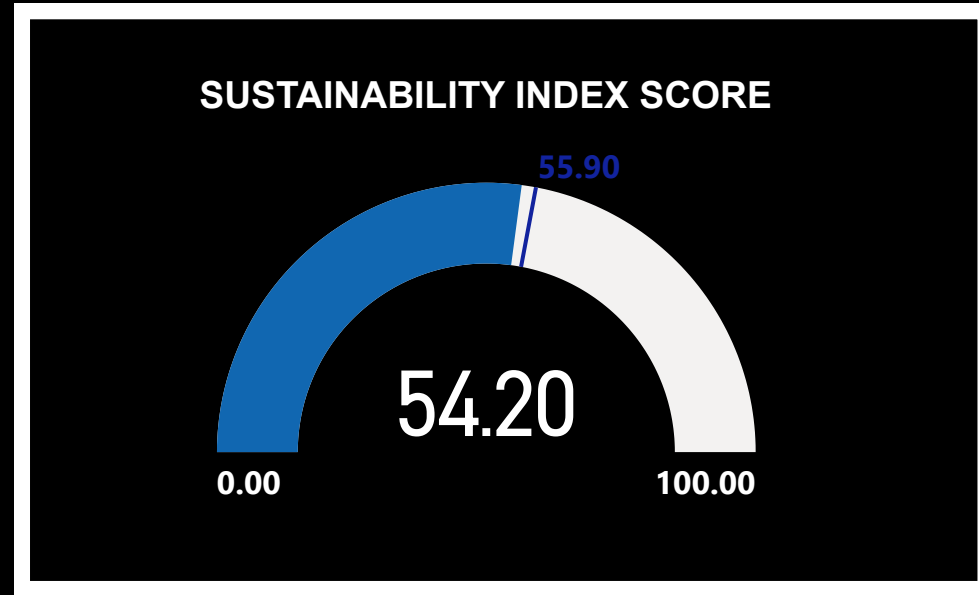

Governance Score

Fan Engagement Score