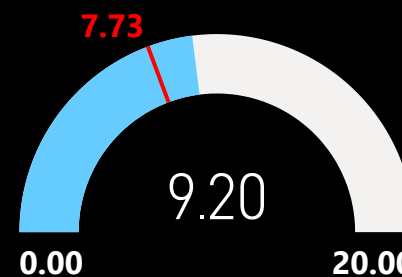

FAIRGAME

In the wider interests of football

SUSTAINABILITY INDEX TEAM ANALYSIS

Fulham