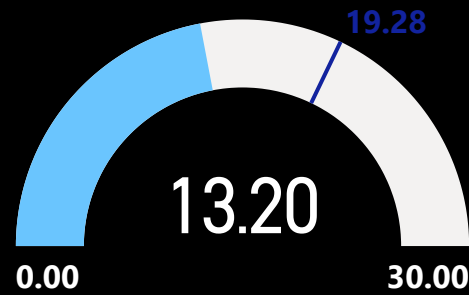

# SUSTAINABILITY INDEX LEAGUE TABLE

RIGHT CLICK ON A TEAM AND DRILL THROUGH TO TEAM ANALYSIS

Club	Financial Sustainability	Governance Score	Fan Engagement	Equality Standards	Sustainability Index
Liverpool	32.00	25.95	6.95	5.19	70.09
Southampton	35.40	23.70	9.65	1.00	69.75
Arsenal	37.00	22.69	6.05	4.00	69.74
Tottenham Hotspur	34.00	24.71	5.40	4.78	68.89
Manchester United	34.00	22.95	8.75	0.80	66.50
Everton	28.30	22.54	11.45	2.50	64.79
Brighton and Hove Albion	26.40	23.48	9.65	4.37	63.90
Aston Villa	34.40	18.53	7.40	2.25	62.58
Manchester City	31.50	15.49	7.85	3.35	58.19
Chelsea	26.90	22.24	5.60	3.15	57.89
Brentford	18.50	19.84	11.45	5.09	54.87
Leicester City	16.40	22.50	9.20	6.72	54.82
Fulham	27.80	13.20	9.20	4.00	54.20
Wolverhampton Wanderers	25.40	18.45	7.85	2.25	53.95
West Ham United	24.00	19.54	7.85	1.63	53.01
Crystal Palace	21.80	20.06	6.05	3.44	51.35
Leeds United	26.50	16.61	5.15	1.50	49.76
Newcastle United	21.40	7.69	4.70	5.00	38.79
AFC Bournemouth	9.40	12.94	6.95	3.00	32.29
Nottingham Forest	1.00	12.41	7.40	1.88	22.69

# SUSTAINABILITY INDEX TEAM ANALYSIS

**Fulham**

**Financial Sustainability Score**

**Governance Score**

**Fan Engagement Score**

**Equality Standards Score**