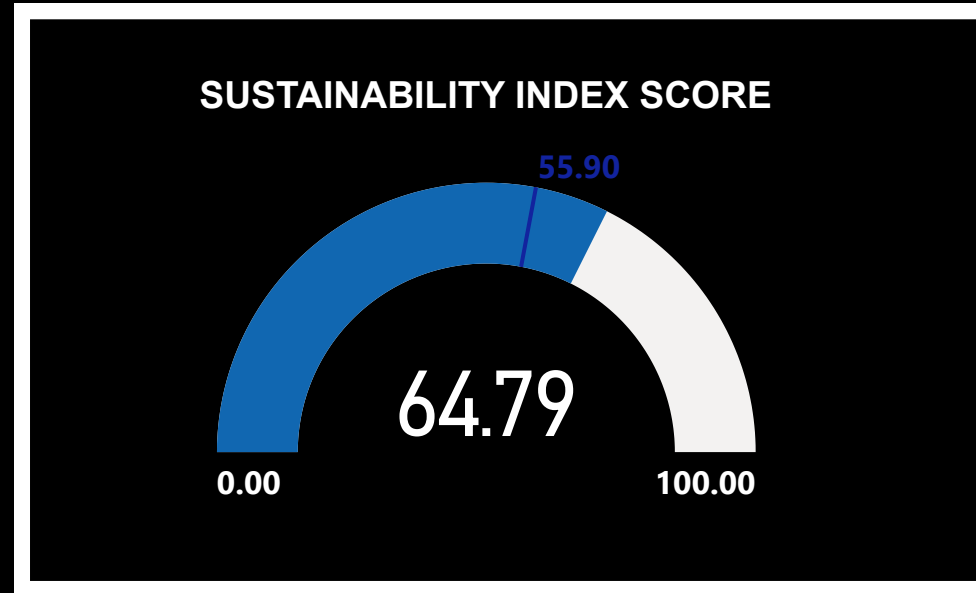

Governance Score

Fan Engagement Score