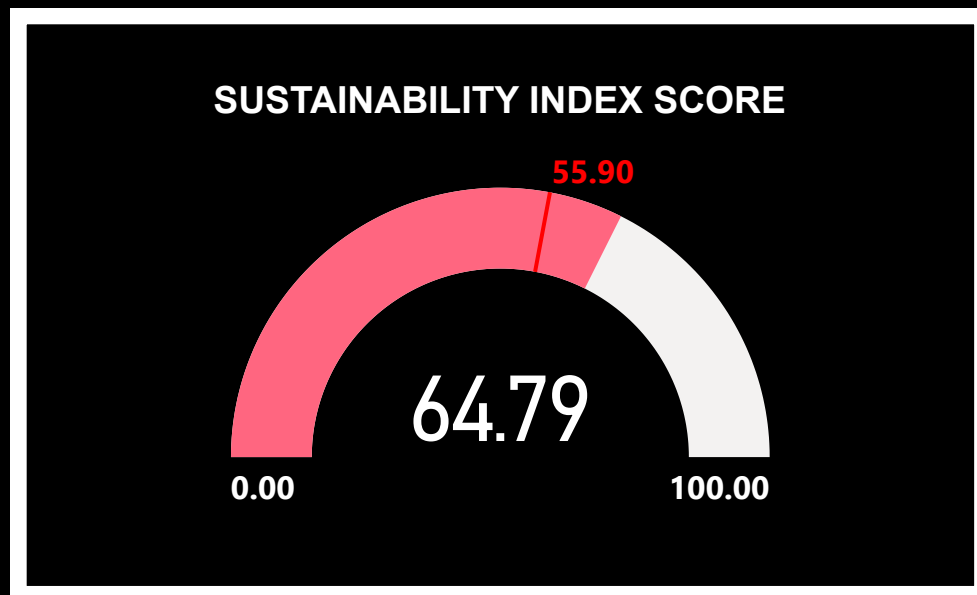

Governance Score

Fan Engagement Score