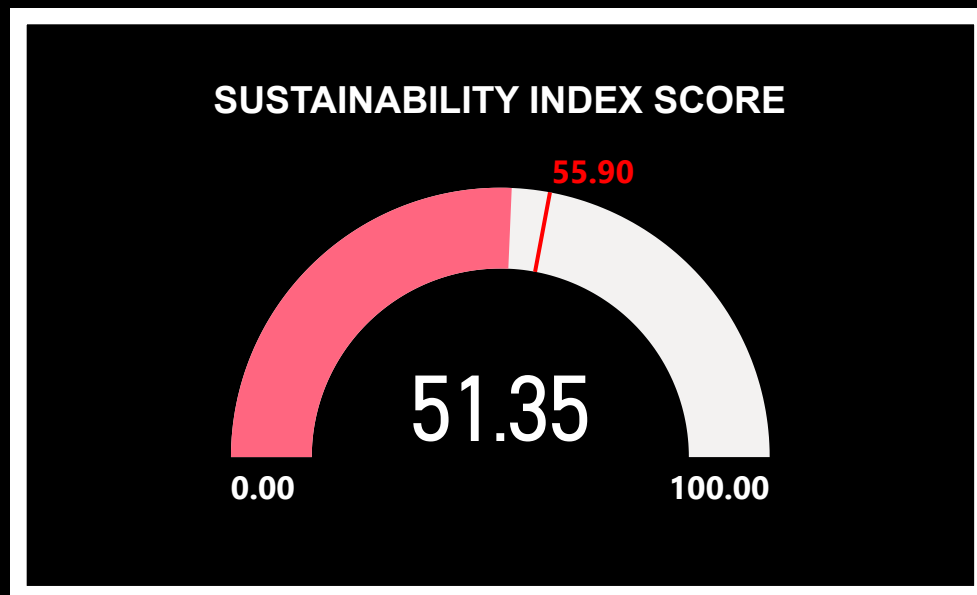

Governance Score

Fan Engagement Score