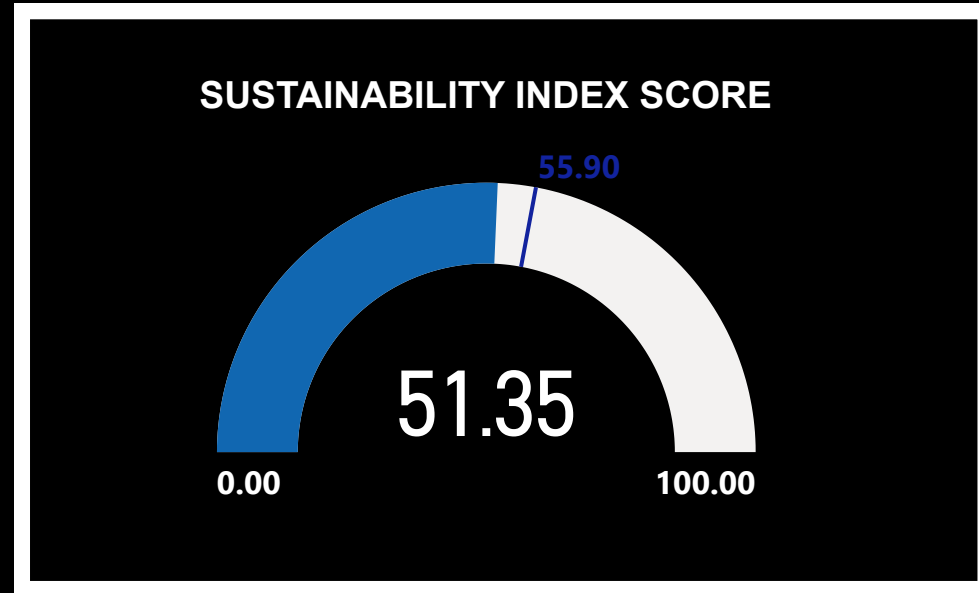

Governance Score

Fan Engagement Score