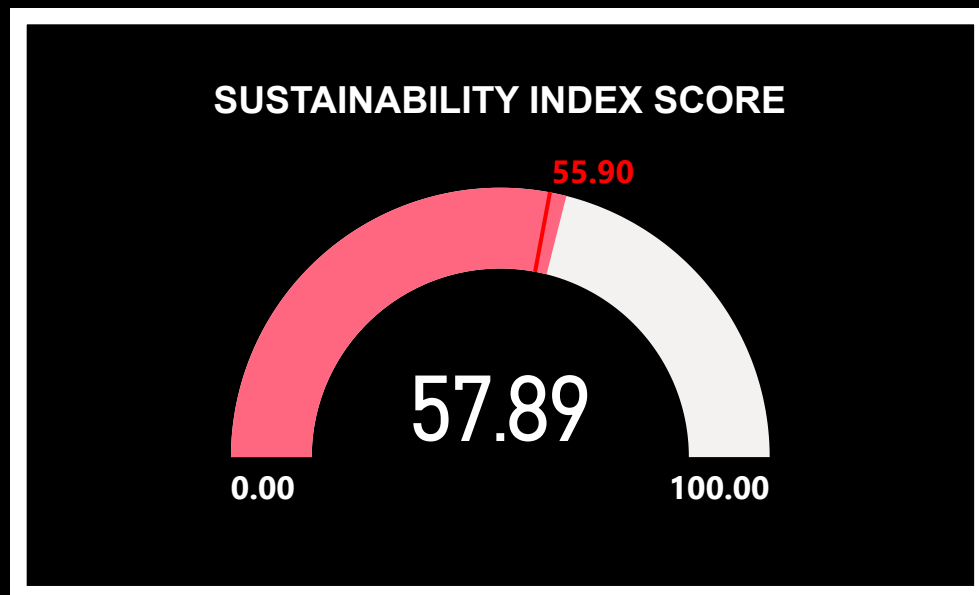

Governance Score

Fan Engagement Score