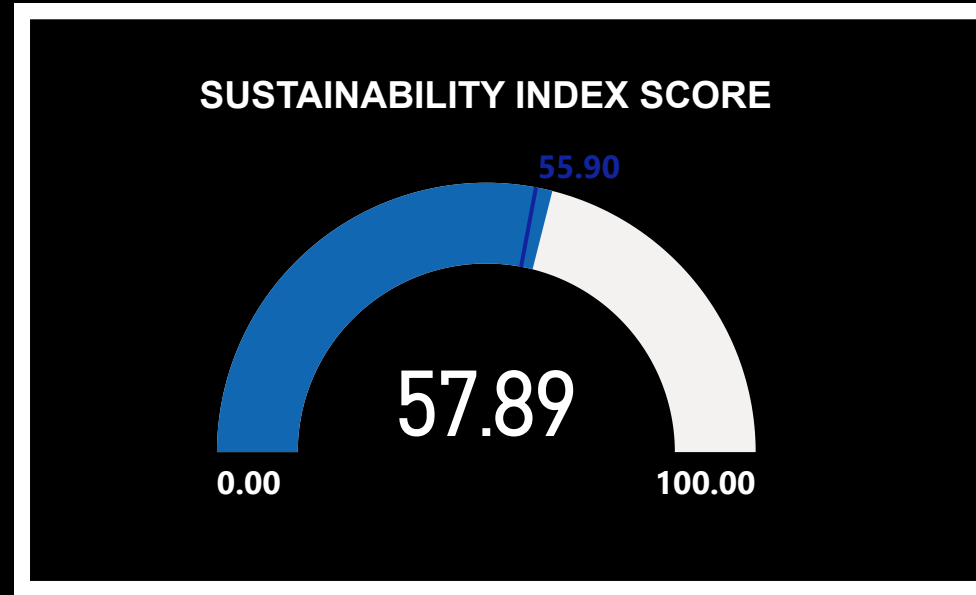

Governance Score

Fan Engagement Score