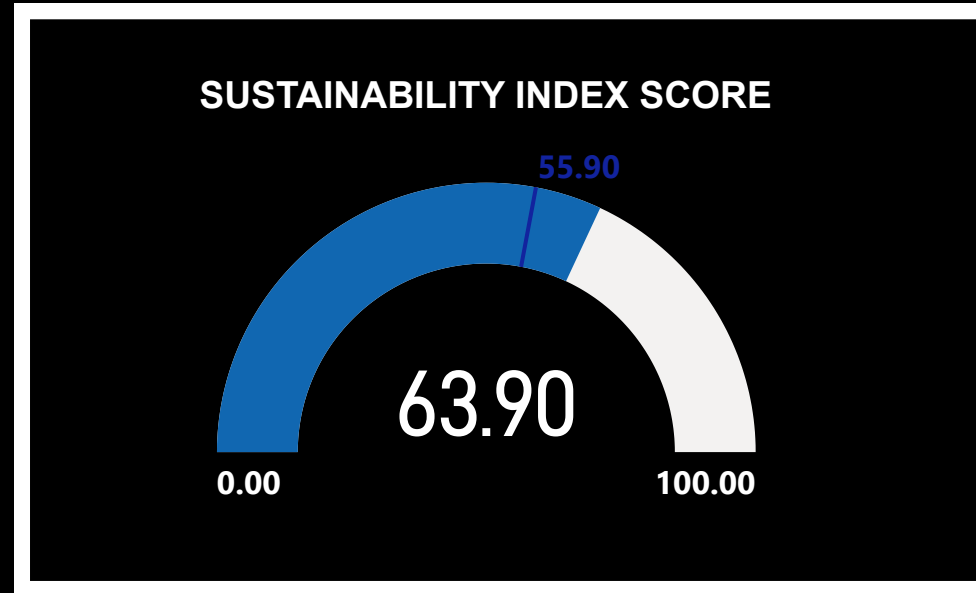

Governance Score

Fan Engagement Score