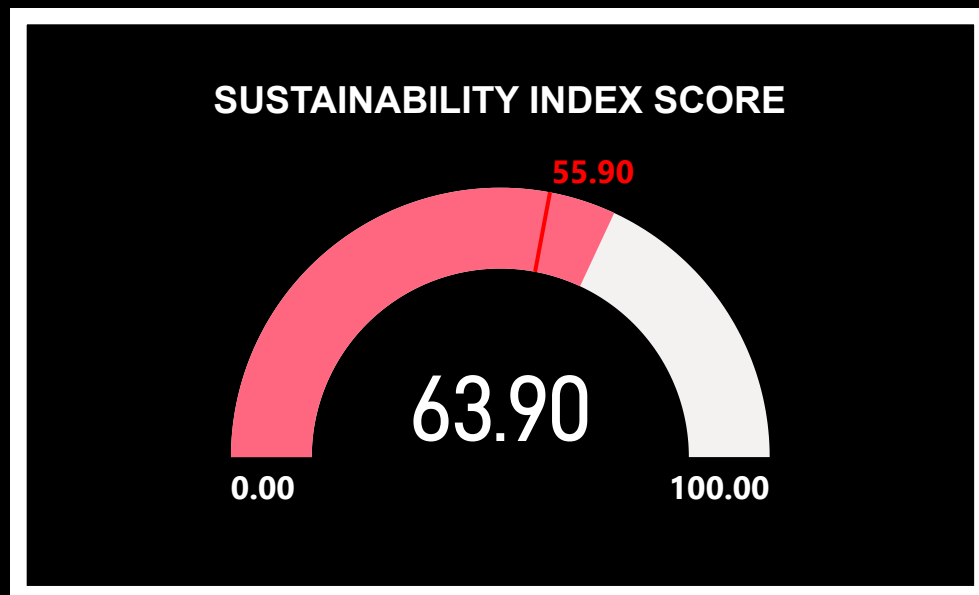

SUSTAINABILITY INDEX LEAGUE TABLE

PREMIER LEAGUE

SUSTAINABILITY INDEX LEAGUE TABLE

RIGHT CLICK ON A TEAM AND DRILL THROUGH TO TEAM ANALYSIS

ALTERNATIVE COLOUR SCHEME

Club	Financial Sustainability	Governance Score	Fan Engagement	Equality Standards	Sustainability Index
Liverpool	32.00	25.95	6.95	5.19	70.09
Southampton	35.40	23.70	9.65	1.00	69.75
Arsenal	37.00	22.69	6.05	4.00	69.74
Tottenham Hotspur	34.00	24.71	5.40	4.78	68.89
Manchester United	34.00	22.95	8.75	0.80	66.50
Everton	28.30	22.54	11.45	2.50	64.79
Brighton and Hove Albion	26.40	23.48	9.65	4.37	63.90
Aston Villa	34.40	18.53	7.40	2.25	62.58
Manchester City	31.50	15.49	7.85	3.35	58.19
Chelsea	26.90	22.24	5.60	3.15	57.89
Brentford	18.50	19.84	11.45	5.09	54.87
Leicester City	16.40	22.50	9.20	6.72	54.82
Fulham	27.80	13.20	9.20	4.00	54.20
Wolverhampton Wanderers	25.40	18.45	7.85	2.25	53.95
West Ham United	24.00	19.54	7.85	1.63	53.01
Crystal Palace	21.80	20.06	6.05	3.44	51.35
Leeds United	26.50	16.61	5.15	1.50	49.76
Newcastle United	21.40	7.69	4.70	5.00	38.79
AFC Bournemouth	9.40	12.94	6.95	3.00	32.29
Nottingham Forest	1.00	12.41	7.40	1.88	22.69

SUSTAINABILITY INDEX TEAM ANALYSIS

Brighton and Hove Albion

Financial Sustainability Score

Governance Score

Fan Engagement Score

Equality Standards Score

SUSTAINABILITY INDEX LEAGUE TABLE

RIGHT CLICK ON A TEAM AND DRILL THROUGH TO TEAM ANALYSIS