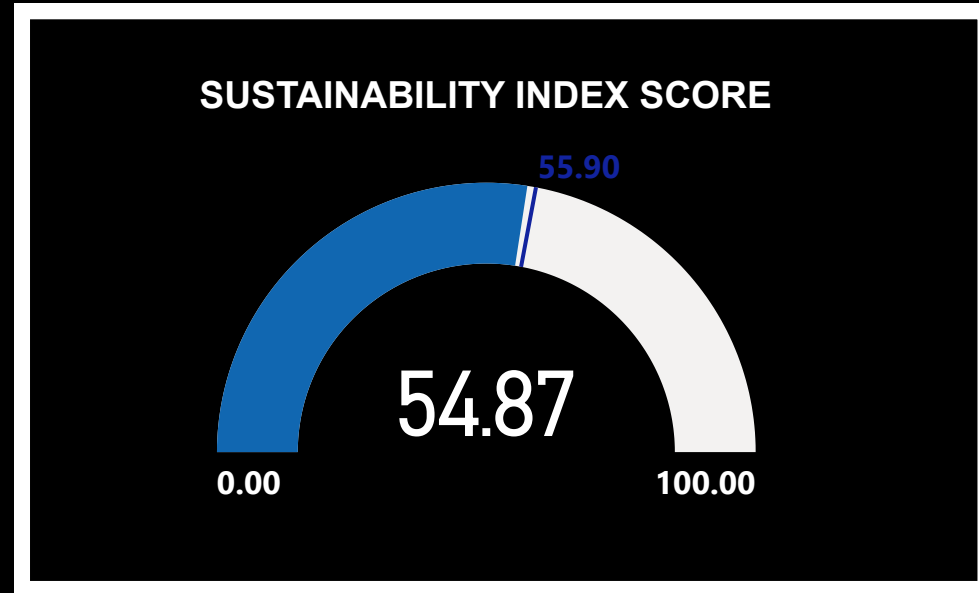

Governance Score

Fan Engagement Score