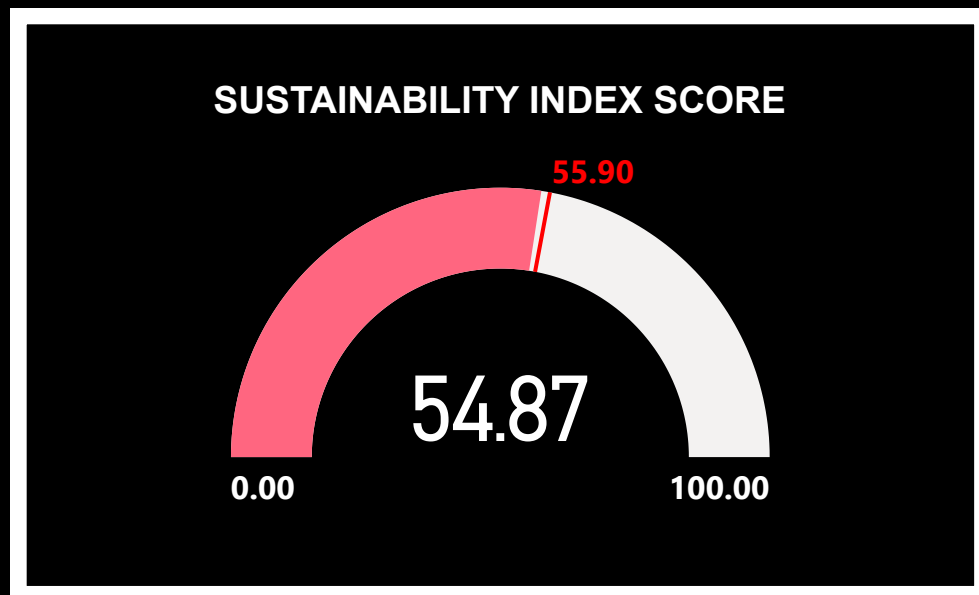

Governance Score

Fan Engagement Score