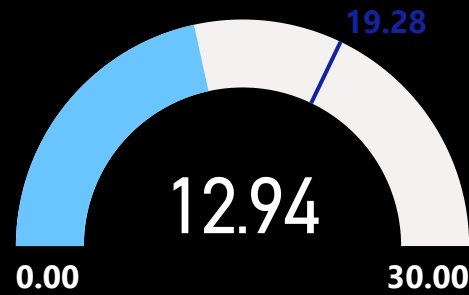

FAIRGAME

In the wider interests of football

SUSTAINABILITY INDEX TEAM ANALYSIS

**AFC
Bournemouth**