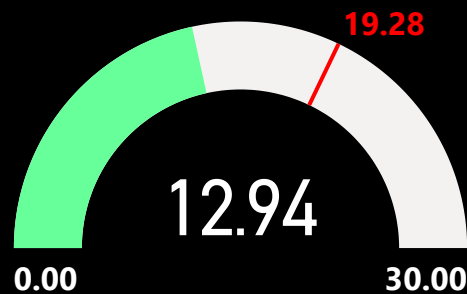

FAIRGAME

In the wider interests of football

SUSTAINABILITY INDEX TEAM ANALYSIS

**AFC
Bournemouth**