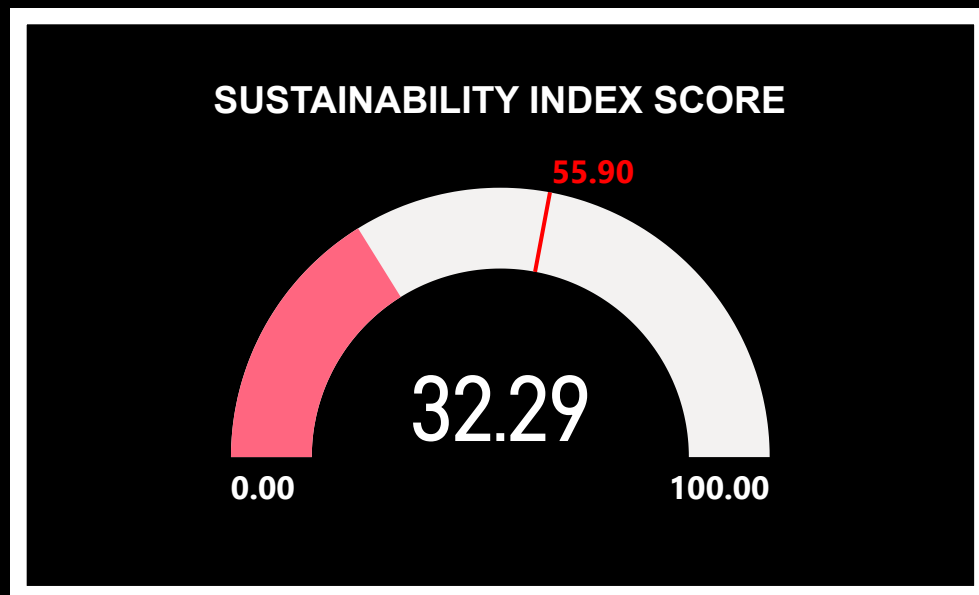

Governance Score

Fan Engagement Score