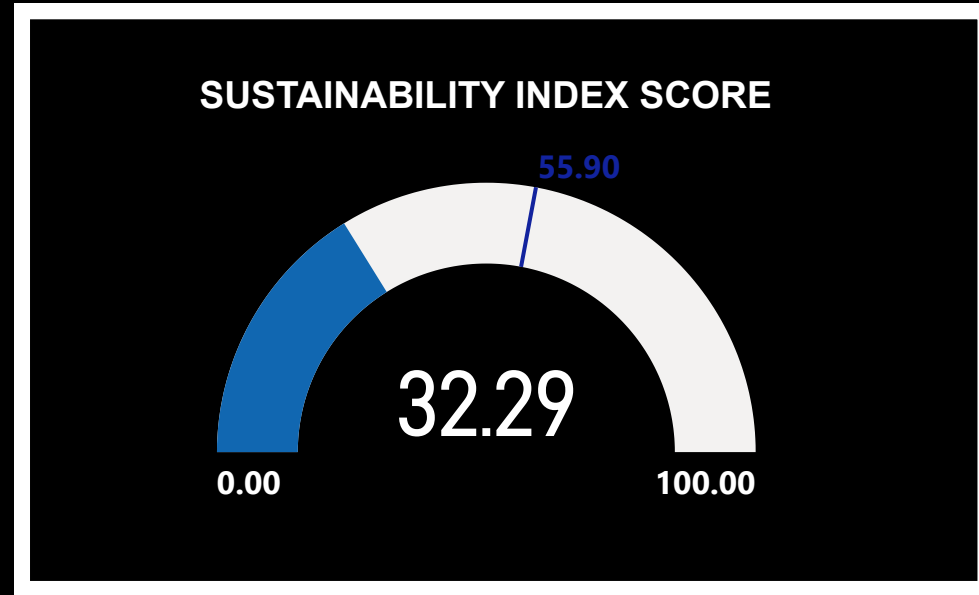

Governance Score

Fan Engagement Score