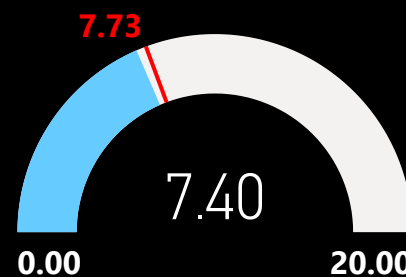

FAIRGAME

In the wider interests of football

SUSTAINABILITY INDEX TEAM ANALYSIS

Aston Villa