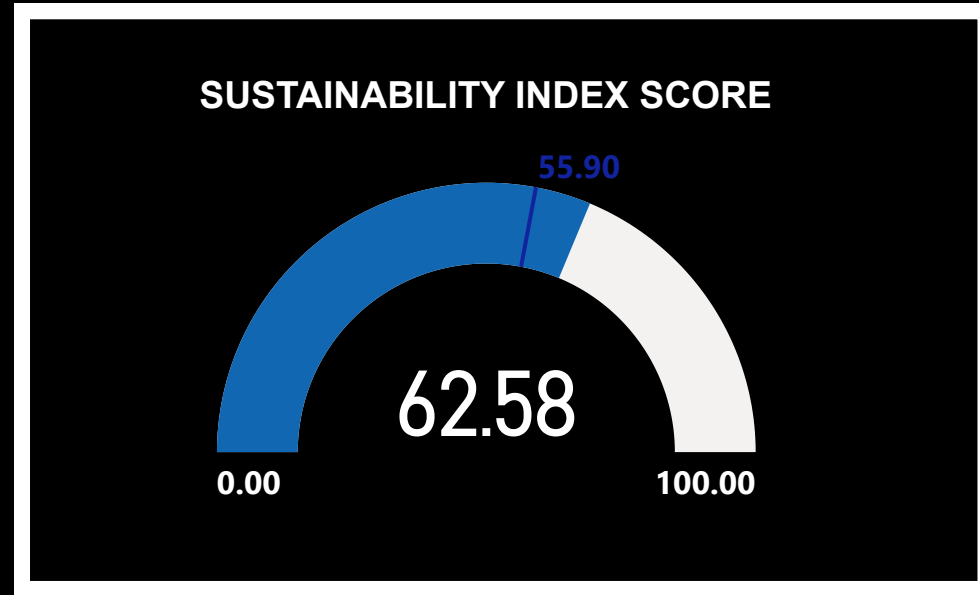

Governance Score

Fan Engagement Score