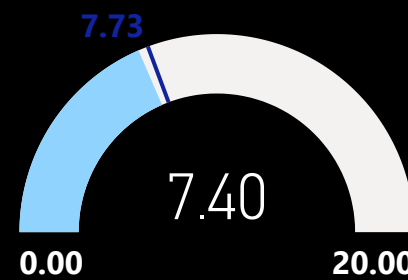

FAIRGAME

In the wider interests of football

SUSTAINABILITY INDEX TEAM ANALYSIS

Aston Villa