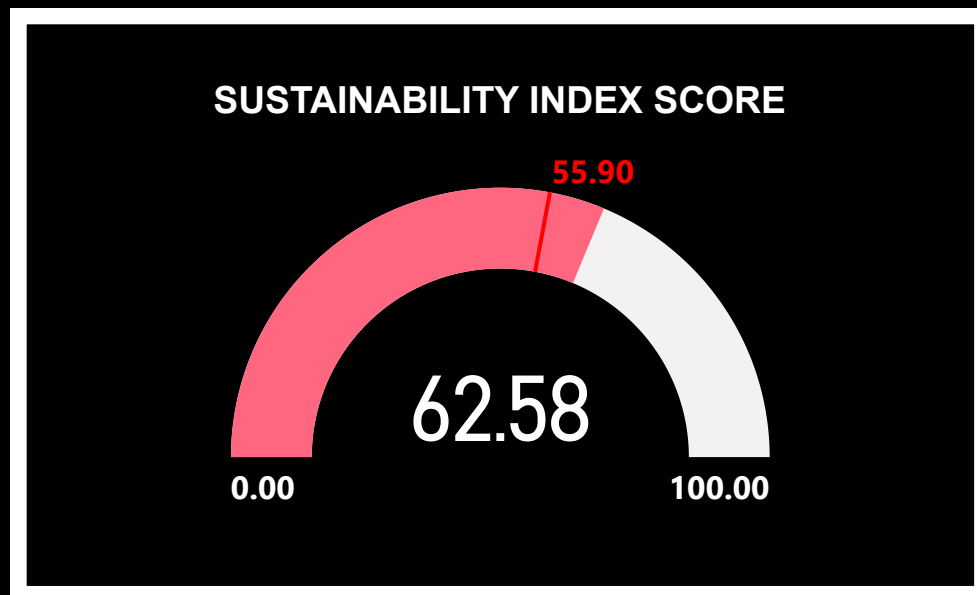

Governance Score

Fan Engagement Score