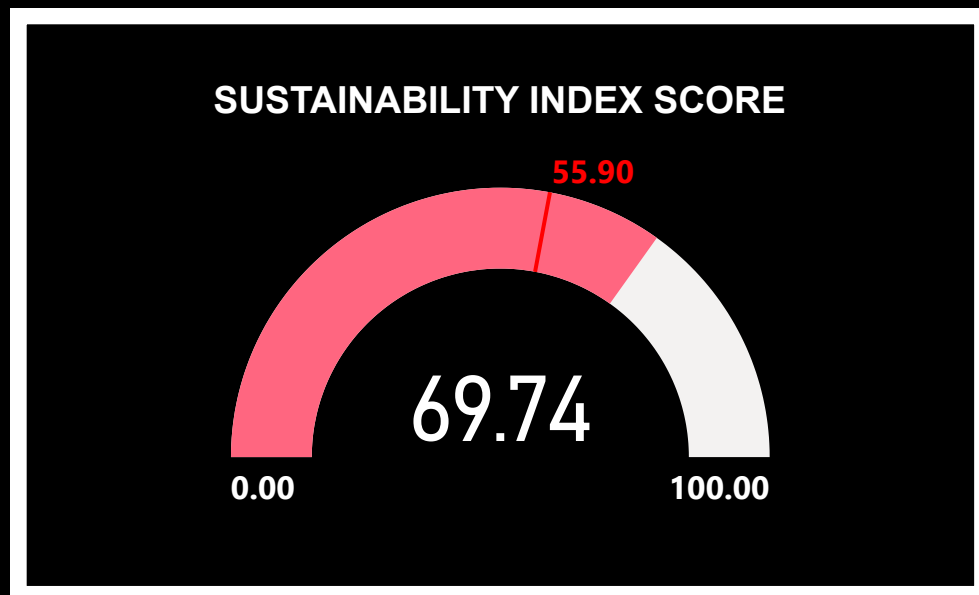

SUSTAINABILITY INDEX LEAGUE TABLE

PREMIER LEAGUE

SUSTAINABILITY INDEX LEAGUE TABLE

RIGHT CLICK ON A TEAM AND DRILL THROUGH TO TEAM ANALYSIS

ALTERNATIVE COLOUR SCHEME

| Club | Financial Sustainability | Governance Score | Fan Engagement | Equality Standards | Sustainability Index |
|--------------------------|--------------------------|------------------|----------------|--------------------|----------------------|
| Liverpool | 32.00 | 25.95 | 6.95 | 5.19 | 70.09 |
| Southampton | 35.40 | 23.70 | 9.65 | 1.00 | 69.75 |
| Arsenal | 37.00 | 22.69 | 6.05 | 4.00 | 69.74 |
| Tottenham Hotspur | 34.00 | 24.71 | 5.40 | 4.78 | 68.89 |
| Manchester United | 34.00 | 22.95 | 8.75 | 0.80 | 66.50 |
| Everton | 28.30 | 22.54 | 11.45 | 2.50 | 64.79 |
| Brighton and Hove Albion | 26.40 | 23.48 | 9.65 | 4.37 | 63.90 |
| Aston Villa | 34.40 | 18.53 | 7.40 | 2.25 | 62.58 |
| Manchester City | 31.50 | 15.49 | 7.85 | 3.35 | 58.19 |
| Chelsea | 26.90 | 22.24 | 5.60 | 3.15 | 57.89 |
| Brentford | 18.50 | 19.84 | 11.45 | 5.09 | 54.87 |
| Leicester City | 16.40 | 22.50 | 9.20 | 6.72 | 54.82 |
| Fulham | 27.80 | 13.20 | 9.20 | 4.00 | 54.20 |
| Wolverhampton Wanderers | 25.40 | 18.45 | 7.85 | 2.25 | 53.95 |
| West Ham United | 24.00 | 19.54 | 7.85 | 1.63 | 53.01 |
| Crystal Palace | 21.80 | 20.06 | 6.05 | 3.44 | 51.35 |
| Leeds United | 26.50 | 16.61 | 5.15 | 1.50 | 49.76 |
| Newcastle United | 21.40 | 7.69 | 4.70 | 5.00 | 38.79 |
| AFC Bournemouth | 9.40 | 12.94 | 6.95 | 3.00 | 32.29 |
| Nottingham Forest | 1.00 | 12.41 | 7.40 | 1.88 | 22.69 |

FAIRGAME

In the wider interests of football

SUSTAINABILITY INDEX TEAM ANALYSIS

Arsenal

Financial Sustainability Score

Governance Score

Fan Engagement Score

Equality Standards Score