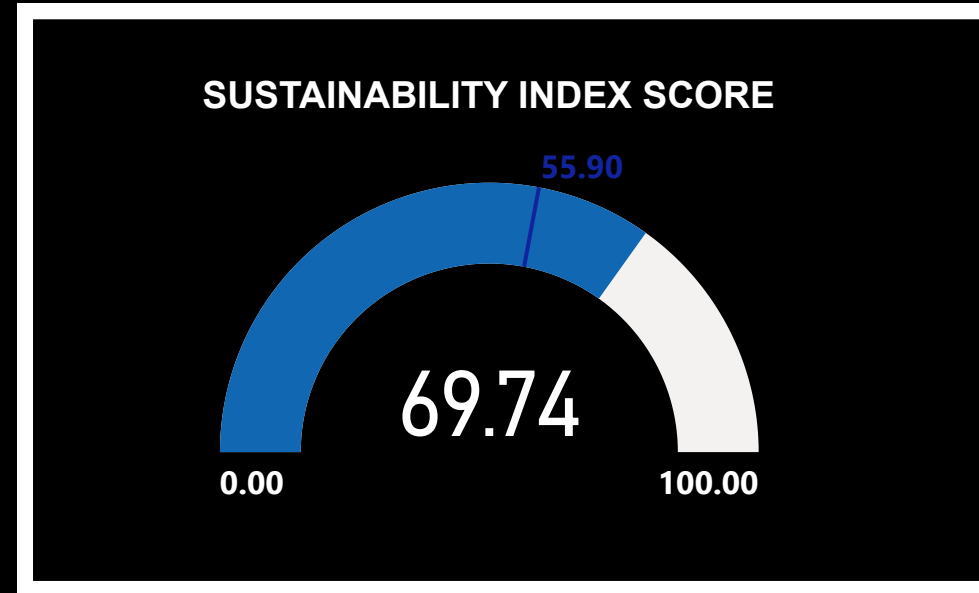

Governance Score

Fan Engagement Score